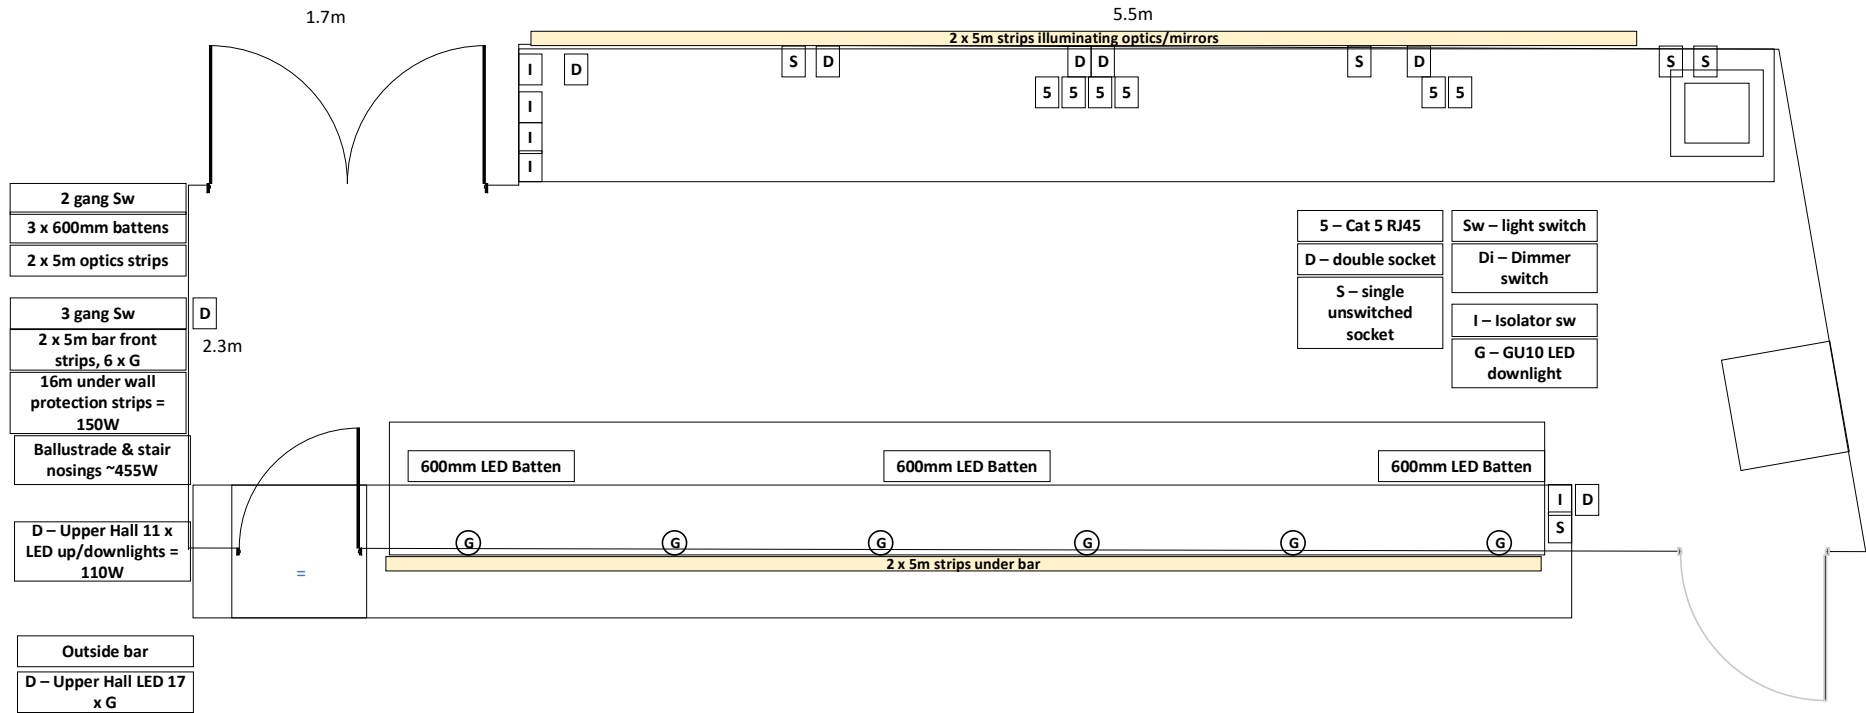

Power, Cat 5 and Cat 6 RJ45 cables and plates, Coax, HDMI

L – Laptop
D – double socket
S – single socket
5 – Cat 5 RJ45
6 – Cat 6 RJ45
C – Coax
H – HDMI
Sp – HDMI
L – Dance/stage light power
Co – Dance/stage light control

### Bar electrical

2 gang Sw	3 gang Sw
2 x 600mm battens	8 x hall ceiling strips Crest strips = 260W
3 x G + under counter strip	Cabinet strips + standards 4xLED spot = 130W
D – Upper Hall 17 x LED up/downlights = 170W	6 x 6x4m lighting nets

Inside Servery door