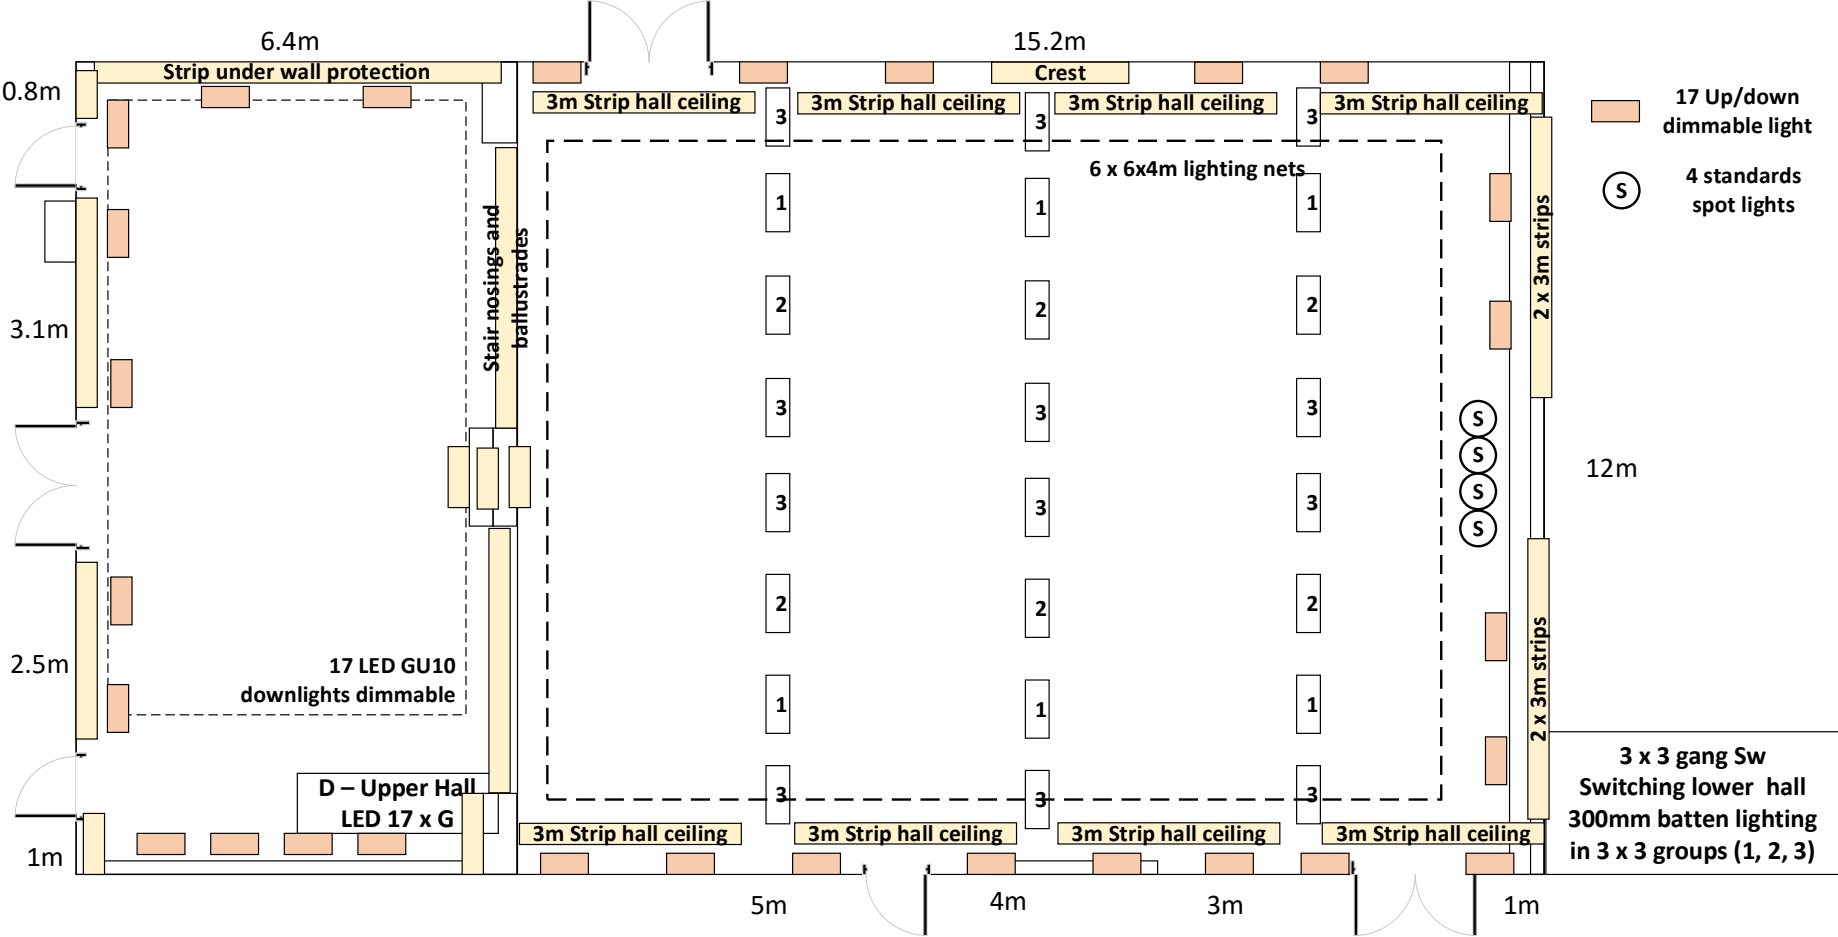

Power, Cat 5 and Cat 6 RJ45 cables and plates, Coax, HDMI

L – Laptop
D – double socket
S – single socket
5 – Cat 5 RJ45
6 – Cat 6 RJ45
C – Coax
H – HDMI
Sp – HDMI
L – Dance/stage light power
Co – Dance/stage light control

### Bar electrical

2 gang Sw	3 gang Sw
2 x 600mm battens	8 x hall ceiling strips Crest strips = 260W
3 x G + under counter strip	Cabinet strips + standards 4xLED spot = 130W
D – Upper Hall 17 x LED up/downlights = 170W	6 x 6x4m lighting nets

Inside Servery door

### AV stage and dance floor