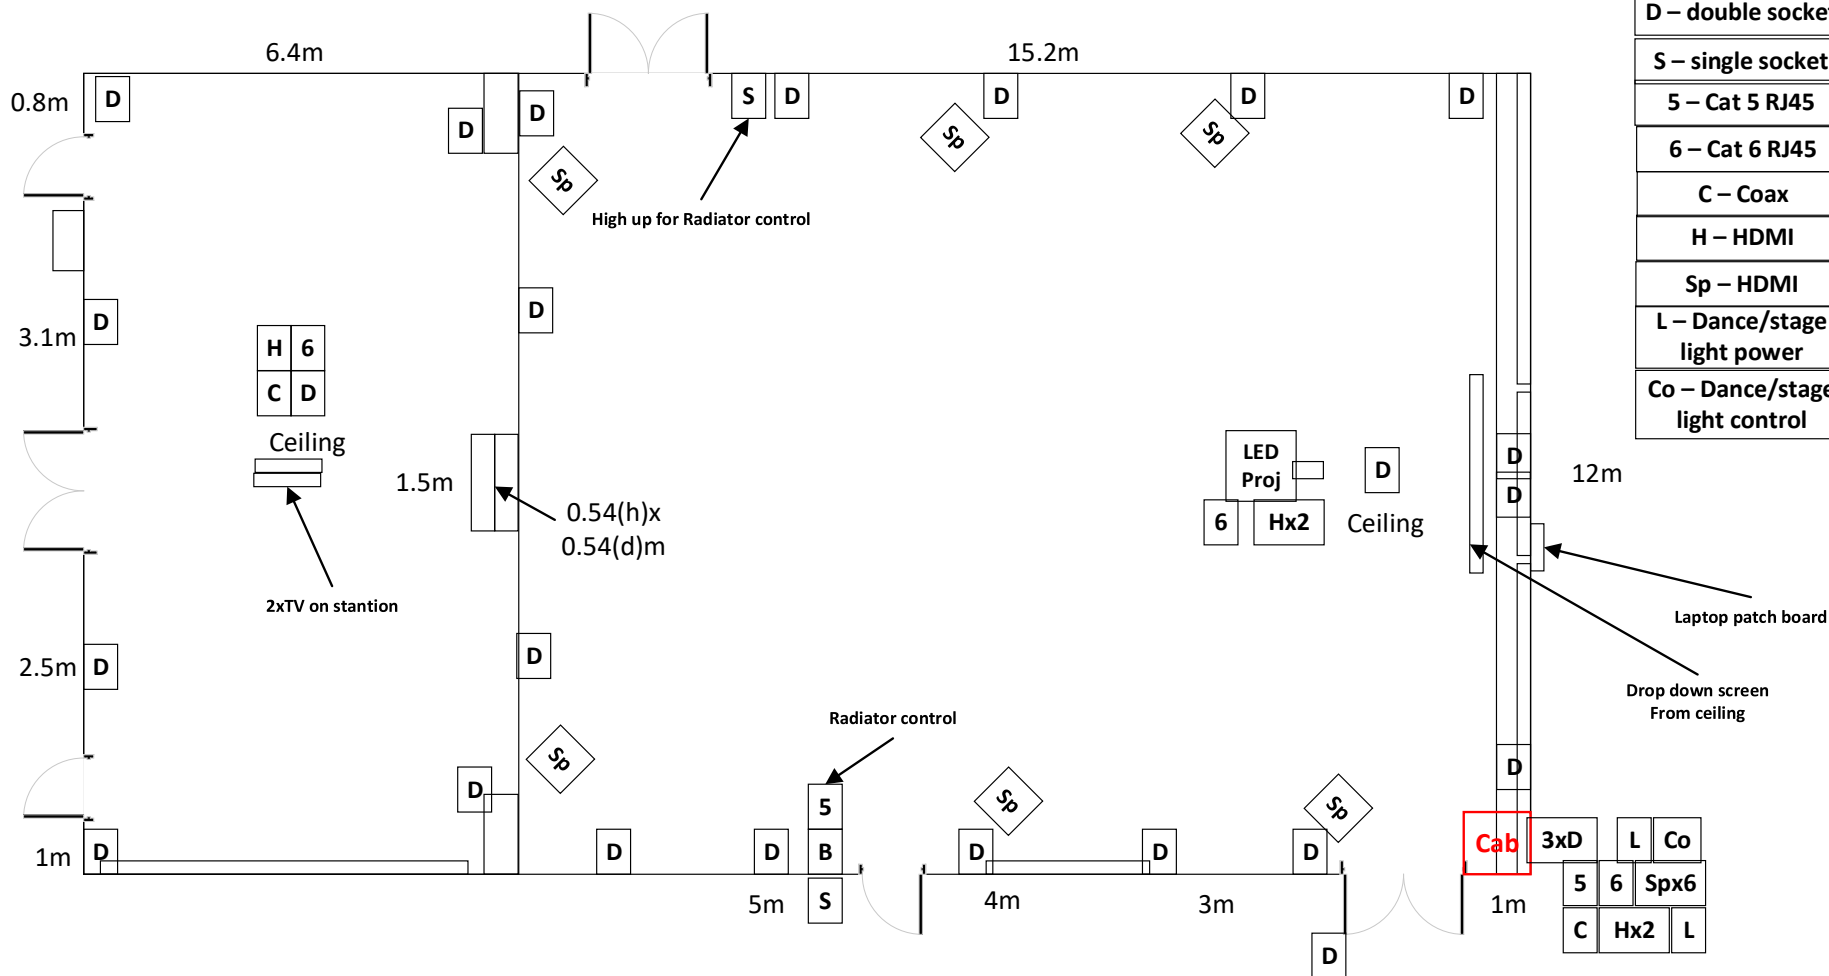

Power, Cat 5 and Cat 6 RJ45 cables and plates, Coax, HDMI

L – Laptop
D – double socket
S – single socket
5 – Cat 5 RJ45
6 – Cat 6 RJ45
C – Coax
H – HDMI
Sp – HDMI
L – Dance/stage light power
Co – Dance/stage light control

### Bar electrical

2 gang Sw	3 gang Sw
2 x 600mm battens	8 x hall ceiling strips Crest strips = 260W
3 x G + under counter strip	Cabinet strips + standards 4xLED spot = 130W
D – Upper Hall 17 x LED up/downlights = 170W	6 x 6x4m lighting nets

Inside Servery door