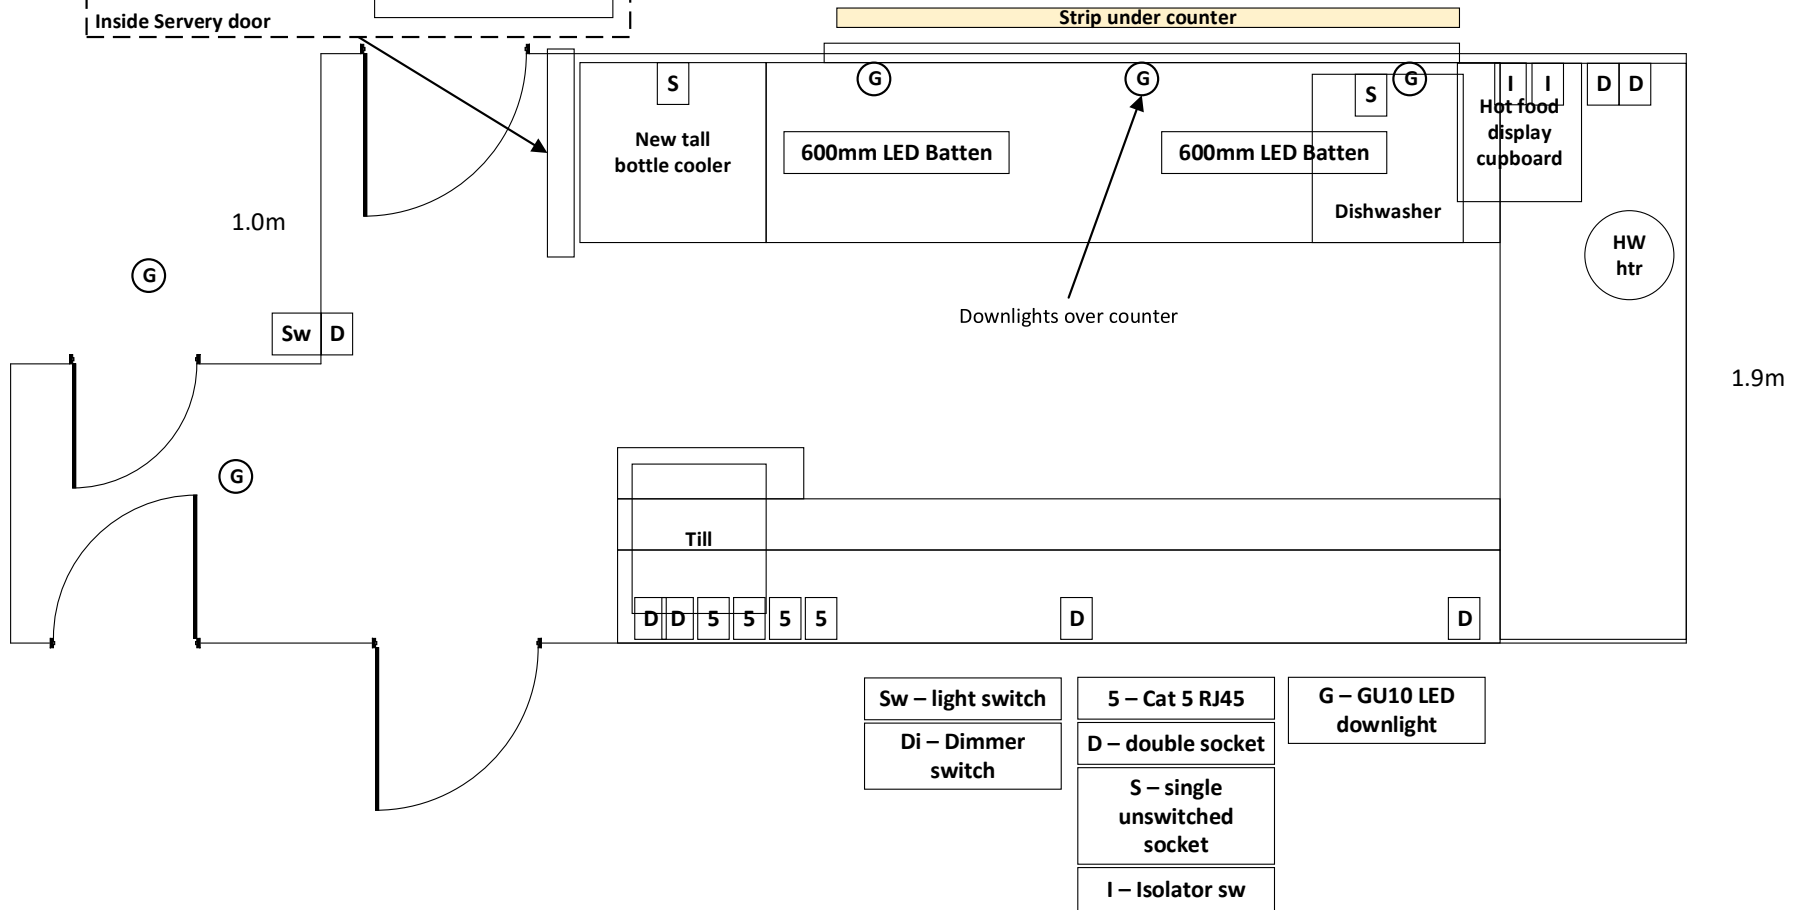

2 gang Sw	3 gang Sw
2 x 600mm battens	8 x hall ceiling strips Crest strips = 260W
3 x G + under counter strip	Cabinet strips + standards 4xLED spot = 130W
D – Upper Hall 17 x LED up/downlights = 170W	6 x 6x4m lighting nets

Inside Servery door

Servery Electrical